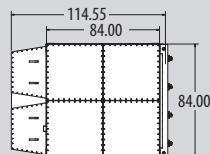

[Spec Sheet](#) [Submittal Drawing](#)

RDC-2X3-6C

CFM Range: 1401-12609
 Unit Weight: 3786
 SCFM: 16

[Spec Sheet](#) [Submittal Drawing](#)

RDC-2X4-8C

CFM Range: 1868-16812
 Unit Weight: 4958
 SCFM: 16

[Spec Sheet](#) [Submittal Drawing](#)

RDC-2X5-10C

CFM Range: 2335-21015
 Unit Weight: 5652
 SCFM: 22

[Spec Sheet](#) [Submittal Drawing](#)

RDC-2X6-12C

CFM Range: 2802-25218
 Unit Weight: 6640
 SCFM: 23

[Spec Sheet](#) [Submittal Drawing](#)

Senturion: 4 Filter Wide Configuration

RDC-4X3-12C
 CFM Range: 2802-25218
 Unit Weight: 3908
 SCFM: 20

[Spec Sheet](#) [Submittal Drawing](#)

RDC-4X4-16C
 CFM Range: 3736-33624
 Unit Weight: 6546
 SCFM: 20

[Spec Sheet](#) [Submittal Drawing](#)

RDC-4X5-20C
 CFM Range: 4670-42030
 Unit Weight: 7613
 SCFM: 20

[Spec Sheet](#) [Submittal Drawing](#)

RDC-4X6-24C
 CFM Range: 5604-50436
 Unit Weight: 10018
 SCFM: 20

[Spec Sheet](#) [Submittal Drawing](#)