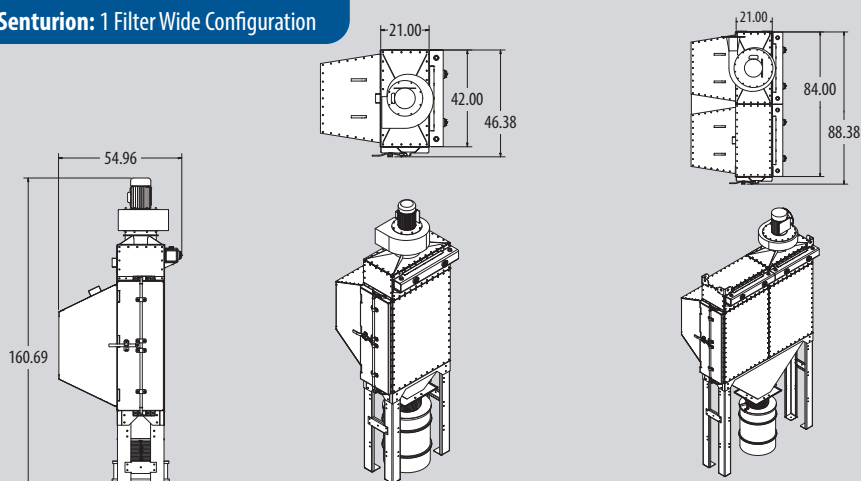

Senturion® Series Configuration Guide

RDC = Model code for Senturion
 1X2 = # of filters wide X # of filters deep
 2C = # of total filter cartridges

Senturion: 1 Filter Wide Configuration

RDC-1X2-2C

CFM Range: 467-4203
 Unit Weight: 1874
 SCFM: 16

[Spec Sheet](#) [Submittal Drawing](#)

RDC-1X4-4C

CFM Range: 934-8406
 Unit Weight: 4281
 SCFM: 20

[Spec Sheet](#) [Submittal Drawing](#)

Senturion: 2 Filter Wide Configuration

RDC-2X2-4C

CFM Range: 934-8406
 Unit Weight: 2858
 SCFM: 16

[Spec Sheet](#) [Submittal Drawing](#)

RDC-2X3-6C

CFM Range: 1401-12609
 Unit Weight: 3786
 SCFM: 16

[Spec Sheet](#) [Submittal Drawing](#)

RDC-2X4-8C

CFM Range: 1868-16812
 Unit Weight: 4958
 SCFM: 16

[Spec Sheet](#) [Submittal Drawing](#)