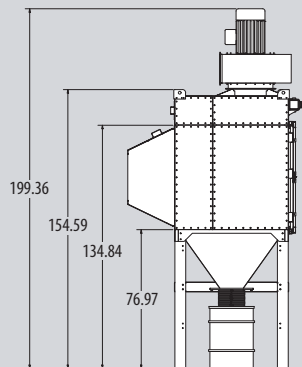

[Spec Sheet](#) [Submittal Drawing](#)

RDC-2X3-6C

CFM Range: 1401-12609
 Unit Weight: 3786
 SCFM: 16

[Spec Sheet](#) [Submittal Drawing](#)

RDC-2X4-8C

CFM Range: 1868-16812
 Unit Weight: 4958
 SCFM: 16

[Spec Sheet](#) [Submittal Drawing](#)

RDC-2X5-10C

CFM Range: 2335-21015
 Unit Weight: 5652
 SCFM: 22

[Spec Sheet](#) [Submittal Drawing](#)

RDC-2X6-12C

CFM Range: 2802-25218
 Unit Weight: 6640
 SCFM: 23

[Spec Sheet](#) [Submittal Drawing](#)

Senturion: 4 Filter Wide Configuration

RDC-4X3-12C
 CFM Range: 2802-25218
 Unit Weight: 3908
 SCFM: 20

[Spec Sheet](#) [Submittal Drawing](#)

RDC-4X4-16C
 CFM Range: 3736-33624
 Unit Weight: 6546
 SCFM: 20

[Spec Sheet](#) [Submittal Drawing](#)

RDC-4X5-20C
 CFM Range: 4670-42030
 Unit Weight: 7613
 SCFM: 20

[Spec Sheet](#) [Submittal Drawing](#)

RDC-4X6-24C
 CFM Range: 5604-50436
 Unit Weight: 10018
 SCFM: 20

[Spec Sheet](#) [Submittal Drawing](#)