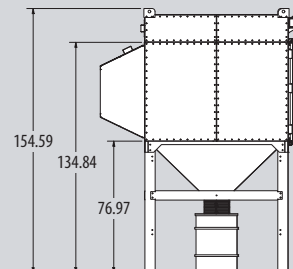

[Spec Sheet](#) [Submittal Drawing](#)

Senturion: 8 Filter Wide Configuration

RDC-8X5-40C

CFM Range: 9340-84060

Unit Weight: 14659

SCFM: 22

[Spec Sheet](#) [Submittal Drawing](#)

RDC-8X6-48C

CFM Range: 11208-100872

Unit Weight: 13675

SCFM: 39

[Spec Sheet](#) [Submittal Drawing](#)

Senturion: 10 Filter Wide Configuration

RDC-10X6-60C

CFM Range: 14010-126090

Unit Weight: 16888

SCFM: 43

[Spec Sheet](#) [Submittal Drawing](#)

Senturion: 14 Filter Wide Configuration

RDC-14X4-56C

CFM Range: 13076-117684

Unit Weight: 18676

SCFM: 62

[Spec Sheet](#) [Submittal Drawing](#)