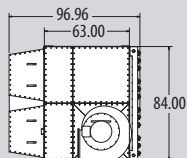

[Spec Sheet](#) [Submittal Drawing](#)

RDC-1X4-4C

CFM Range: 934-8406
 Unit Weight: 4281
 SCFM: 20

[Spec Sheet](#) [Submittal Drawing](#)

Senturion: 2 Filter Wide Configuration

RDC-2X2-4C

CFM Range: 934-8406
 Unit Weight: 2858
 SCFM: 16

[Spec Sheet](#) [Submittal Drawing](#)

RDC-2X3-6C

CFM Range: 1401-12609
 Unit Weight: 3786
 SCFM: 16

[Spec Sheet](#) [Submittal Drawing](#)

RDC-2X4-8C

CFM Range: 1868-16812
 Unit Weight: 4958
 SCFM: 16

[Spec Sheet](#) [Submittal Drawing](#)

RDC-2X5-10C

CFM Range: 2335-21015
 Unit Weight: 5652
 SCFM: 22

[Spec Sheet](#) [Submittal Drawing](#)

RDC-2X6-12C

CFM Range: 2802-25218
 Unit Weight: 6640
 SCFM: 23

[Spec Sheet](#) [Submittal Drawing](#)

Senturion: 4 Filter Wide Configuration

RDC-4X3-12C
 CFM Range: 2802-25218
 Unit Weight: 3908
 SCFM: 20

[Spec Sheet](#) [Submittal Drawing](#)

RDC-4X4-16C
 CFM Range: 3736-33624
 Unit Weight: 6546
 SCFM: 20

[Spec Sheet](#) [Submittal Drawing](#)