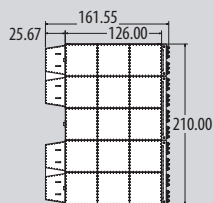

[Spec Sheet](#) [Submittal Drawing](#)

Senturion: 8 Filter Wide Configuration

RDC-8X5-40C

CFM Range: 9340-84060

Unit Weight: 14659

SCFM: 22

[Spec Sheet](#) [Submittal Drawing](#)

RDC-8X6-48C

CFM Range: 11208-100872

Unit Weight: 13675

SCFM: 39

[Spec Sheet](#) [Submittal Drawing](#)

Senturion: 10 Filter Wide Configuration

RDC-10X6-60C

CFM Range: 14010-126090

Unit Weight: 16888