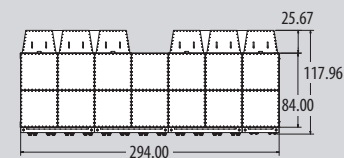

Senturion: 14 Filter Wide Configuration

RDC-14X4-56C

CFM Range: 13076-117684

Unit Weight: 18676

SCFM: 62

[Spec Sheet](#) [Submittal Drawing](#)