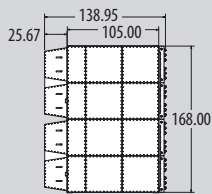

RDC-4X5-20C
 CFM Range: 4670-42030
 Unit Weight: 7613
 SCFM: 20

[Spec Sheet](#) [Submittal Drawing](#)

RDC-4X6-24C
 CFM Range: 5604-50436
 Unit Weight: 10018
 SCFM: 20

[Spec Sheet](#) [Submittal Drawing](#)

Senturion: 6 Filter Wide Configuration

RDC-6X5-30C
 CFM Range: 7005-63045
 Unit Weight: 11144
 SCFM: 23

[Spec Sheet](#) [Submittal Drawing](#)

RDC-6X6-36C
 CFM Range: 8406-75654
 Unit Weight: 10424
 SCFM: 23

[Spec Sheet](#) [Submittal Drawing](#)

Senturion: 8 Filter Wide Configuration

RDC-8X5-40C

CFM Range: 9340-84060

Unit Weight: 14659

SCFM: 22

[Spec Sheet](#) [Submittal Drawing](#)

RDC-8X6-48C