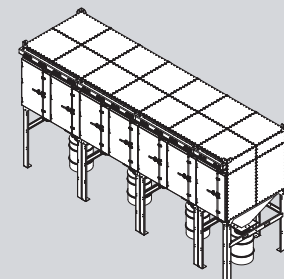

Senturion: 14 Filter Wide Configuration

RDC-14X4-56C

CFM Range: 13076-117684

Unit Weight: 18676

SCFM: 62

[Spec Sheet](#) [Submittal Drawing](#)