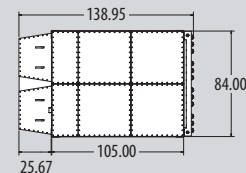

[Spec Sheet](#) [Submittal Drawing](#)

RDC-1X4-4C

CFM Range: 934-8406
 Unit Weight: 4281
 SCFM: 20

[Spec Sheet](#) [Submittal Drawing](#)

Senturion: 2 Filter Wide Configuration

RDC-2X2-4C

CFM Range: 934-8406
 Unit Weight: 2858
 SCFM: 16

[Spec Sheet](#) [Submittal Drawing](#)

RDC-2X3-6C

CFM Range: 1401-12609
 Unit Weight: 3786
 SCFM: 16

[Spec Sheet](#) [Submittal Drawing](#)

RDC-2X4-8C

CFM Range: 1868-16812
 Unit Weight: 4958
 SCFM: 16

[Spec Sheet](#) [Submittal Drawing](#)

RDC-2X5-10C

CFM Range: 2335-21015
 Unit Weight: 5652
 SCFM: 22

[Spec Sheet](#) [Submittal Drawing](#)

RDC-2X6-12C

CFM Range: 2802-25218
 Unit Weight: 6640
 SCFM: 23

[Spec Sheet](#) [Submittal Drawing](#)

Senturion: 4 Filter Wide Configuration

RDC-4X3-12C
 CFM Range: 2802-25218
 Unit Weight: 3908
 SCFM: 20

[Spec Sheet](#) [Submittal Drawing](#)

RDC-4X4-16C
 CFM Range: 3736-33624
 Unit Weight: 6546
 SCFM: 20

[Spec Sheet](#) [Submittal Drawing](#)