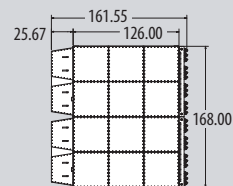

[Spec Sheet](#) [Submittal Drawing](#)

Senturion: 8 Filter Wide Configuration

RDC-8X5-40C

CFM Range: 9340-84060

Unit Weight: 14659

SCFM: 22

[Spec Sheet](#) [Submittal Drawing](#)

RDC-8X6-48C