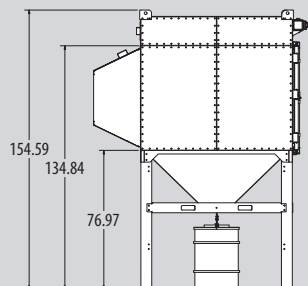

RDC-4X3-12C
 CFM Range: 2802-25218
 Unit Weight: 3908
 SCFM: 20

[Spec Sheet](#) [Submittal Drawing](#)

RDC-4X4-16C
 CFM Range: 3736-33624
 Unit Weight: 6546
 SCFM: 20

[Spec Sheet](#) [Submittal Drawing](#)

RDC-4X5-20C
 CFM Range: 4670-42030
 Unit Weight: 7613
 SCFM: 20

[Spec Sheet](#) [Submittal Drawing](#)

RDC-4X6-24C
 CFM Range: 5604-50436
 Unit Weight: 10018
 SCFM: 20

[Spec Sheet](#) [Submittal Drawing](#)

Senturion: 6 Filter Wide Configuration

RDC-6X5-30C
 CFM Range: 7005-63045
 Unit Weight: 11144
 SCFM: 23

[Spec Sheet](#) [Submittal Drawing](#)

RDC-6X6-36C
 CFM Range: 8406-75654
 Unit Weight: 10424
 SCFM: 23

[Spec Sheet](#) [Submittal Drawing](#)

Senturion: 8 Filter Wide Configuration

RDC-8X5-40C

CFM Range: 9340-84060

Unit Weight: 14659

SCFM: 22

[Spec Sheet](#) [Submittal Drawing](#)

RDC-8X6-48C