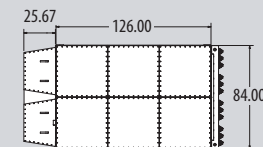

RDC-2X5-10C

CFM Range: 2335-21015
 Unit Weight: 5652
 SCFM: 22

[Spec Sheet](#) [Submittal Drawing](#)

RDC-2X6-12C

CFM Range: 2802-25218
 Unit Weight: 6640
 SCFM: 23

[Spec Sheet](#) [Submittal Drawing](#)

Senturion: 4 Filter Wide Configuration

RDC-4X3-12C
 CFM Range: 2802-25218
 Unit Weight: 3908
 SCFM: 20

[Spec Sheet](#) [Submittal Drawing](#)

RDC-4X4-16C
 CFM Range: 3736-33624
 Unit Weight: 6546
 SCFM: 20

[Spec Sheet](#) [Submittal Drawing](#)

RDC-4X5-20C
 CFM Range: 4670-42030
 Unit Weight: 7613
 SCFM: 20

[Spec Sheet](#) [Submittal Drawing](#)

RDC-4X6-24C
 CFM Range: 5604-50436
 Unit Weight: 10018
 SCFM: 20

[Spec Sheet](#) [Submittal Drawing](#)