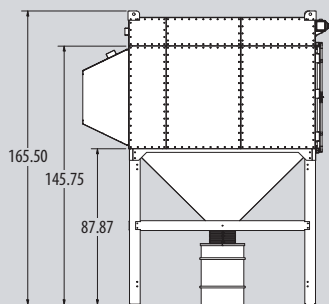

RDC-4X5-20C
 CFM Range: 4670-42030
 Unit Weight: 7613
 SCFM: 20

[Spec Sheet](#) [Submittal Drawing](#)

RDC-4X6-24C
 CFM Range: 5604-50436
 Unit Weight: 10018
 SCFM: 20

[Spec Sheet](#) [Submittal Drawing](#)

Senturion: 6 Filter Wide Configuration

RDC-6X5-30C
 CFM Range: 7005-63045
 Unit Weight: 11144
 SCFM: 23

[Spec Sheet](#) [Submittal Drawing](#)

RDC-6X6-36C
 CFM Range: 8406-75654
 Unit Weight: 10424
 SCFM: 23

[Spec Sheet](#) [Submittal Drawing](#)

Senturion: 8 Filter Wide Configuration

RDC-8X5-40C

CFM Range: 9340-84060

Unit Weight: 14659

SCFM: 22

[Spec Sheet](#) [Submittal Drawing](#)

RDC-8X6-48C