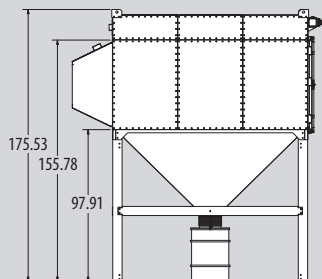

[Spec Sheet](#) [Submittal Drawing](#)

Senturion: 8 Filter Wide Configuration

RDC-8X5-40C

CFM Range: 9340-84060

Unit Weight: 14659

SCFM: 22

[Spec Sheet](#) [Submittal Drawing](#)

RDC-8X6-48C

CFM Range: 11208-100872

Unit Weight: 13675

SCFM: 39

[Spec Sheet](#) [Submittal Drawing](#)

Senturion: 10 Filter Wide Configuration

RDC-10X6-60C

CFM Range: 14010-126090

Unit Weight: 16888