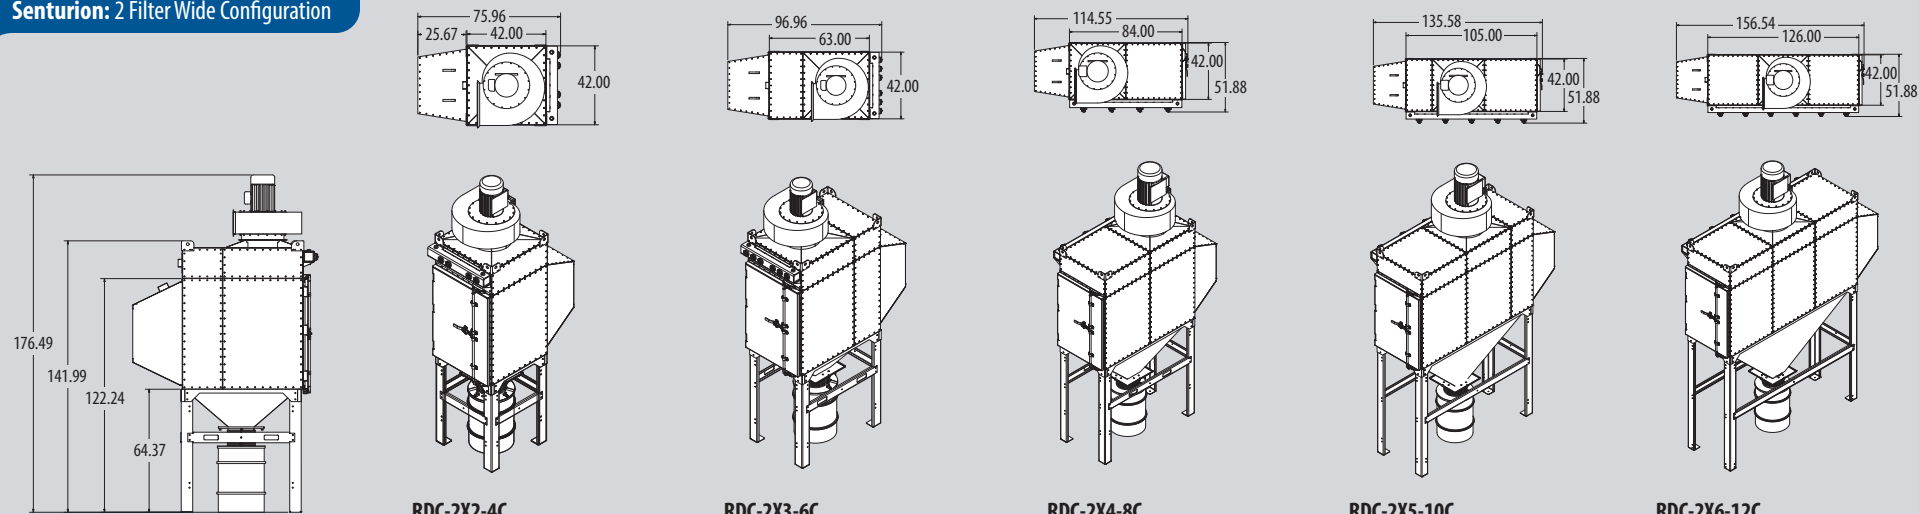

Senturion® Series Configuration Guide

RDC = Model code for Senturion
 1X2 = # of filters wide X # of filters deep
 2C = # of total filter cartridges

Senturion: 1 Filter Wide Configuration

RDC-1X2-2C

CFM Range: 467-4203
 Unit Weight: 1874
 SCFM: 16

[Spec Sheet](#) [Submittal Drawing](#)

RDC-1X4-4C

CFM Range: 934-8406
 Unit Weight: 4281
 SCFM: 20

[Spec Sheet](#) [Submittal Drawing](#)

Senturion: 2 Filter Wide Configuration

RDC-2X2-4C

CFM Range: 934-8406
 Unit Weight: 2858
 SCFM: 16

[Spec Sheet](#) [Submittal Drawing](#)

RDC-2X3-6C

CFM Range: 1401-12609
 Unit Weight: 3786
 SCFM: 16

[Spec Sheet](#) [Submittal Drawing](#)

RDC-2X4-8C

CFM Range: 1868-16812
 Unit Weight: 4958
 SCFM: 16

[Spec Sheet](#) [Submittal Drawing](#)

RDC-2X5-10C

CFM Range: 2335-21015
 Unit Weight: 5652
 SCFM: 22

[Spec Sheet](#) [Submittal Drawing](#)

RDC-2X6-12C

CFM Range: 2802-25218
 Unit Weight: 6640
 SCFM: 23

[Spec Sheet](#) [Submittal Drawing](#)

Senturion: 4 Filter Wide Configuration