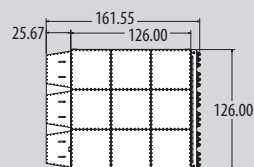

RDC-2X5-10C

CFM Range: 2335-21015
 Unit Weight: 5652
 SCFM: 22

[Spec Sheet](#) [Submittal Drawing](#)

RDC-2X6-12C

CFM Range: 2802-25218
 Unit Weight: 6640
 SCFM: 23

[Spec Sheet](#) [Submittal Drawing](#)

Senturion: 4 Filter Wide Configuration

RDC-4X3-12C
 CFM Range: 2802-25218
 Unit Weight: 3908
 SCFM: 20

[Spec Sheet](#) [Submittal Drawing](#)

RDC-4X4-16C
 CFM Range: 3736-33624
 Unit Weight: 6546
 SCFM: 20

[Spec Sheet](#) [Submittal Drawing](#)

RDC-4X5-20C
 CFM Range: 4670-42030
 Unit Weight: 7613
 SCFM: 20

[Spec Sheet](#) [Submittal Drawing](#)

RDC-4X6-24C
 CFM Range: 5604-50436
 Unit Weight: 10018
 SCFM: 20

[Spec Sheet](#) [Submittal Drawing](#)

Senturion: 6 Filter Wide Configuration

RDC-6X5-30C
 CFM Range: 7005-63045
 Unit Weight: 11144
 SCFM: 23

[Spec Sheet](#) [Submittal Drawing](#)

RDC-6X6-36C
 CFM Range: 8406-75654
 Unit Weight: 10424
 SCFM: 23