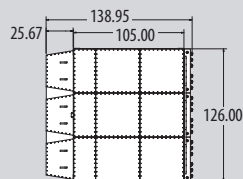

RDC-2X5-10C

CFM Range: 2335-21015
 Unit Weight: 5652
 SCFM: 22

[Spec Sheet](#) [Submittal Drawing](#)

RDC-2X6-12C

CFM Range: 2802-25218
 Unit Weight: 6640
 SCFM: 23

[Spec Sheet](#) [Submittal Drawing](#)

Senturion: 4 Filter Wide Configuration

RDC-4X3-12C
 CFM Range: 2802-25218
 Unit Weight: 3908
 SCFM: 20

[Spec Sheet](#) [Submittal Drawing](#)

RDC-4X4-16C
 CFM Range: 3736-33624
 Unit Weight: 6546
 SCFM: 20

[Spec Sheet](#) [Submittal Drawing](#)

RDC-4X5-20C
 CFM Range: 4670-42030
 Unit Weight: 7613
 SCFM: 20

[Spec Sheet](#) [Submittal Drawing](#)

RDC-4X6-24C
 CFM Range: 5604-50436
 Unit Weight: 10018
 SCFM: 20

[Spec Sheet](#) [Submittal Drawing](#)

Senturion: 6 Filter Wide Configuration

RDC-6X5-30C
 CFM Range: 7005-63045
 Unit Weight: 11144
 SCFM: 23

[Spec Sheet](#) [Submittal Drawing](#)

RDC-6X6-36C
 CFM Range: 8406-75654
 Unit Weight: 10424
 SCFM: 23